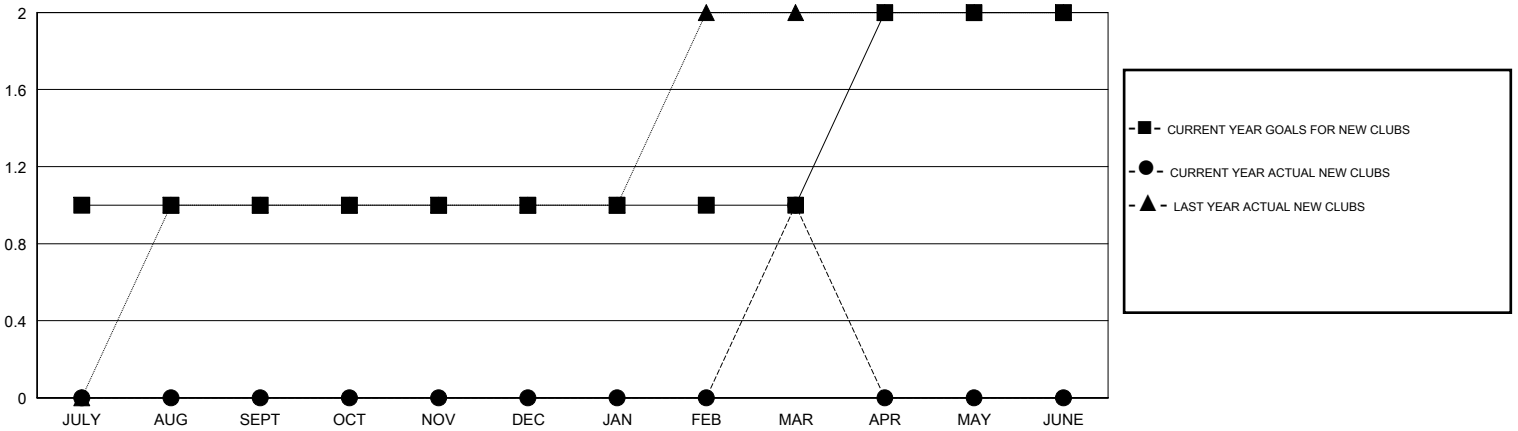

MONTHLY MEMBERSHIP PROGRESS REPORT

District 122

Results as of: 3/31/2017

GMT: MIKLOS HORVATH

LOCATION CZECH REPUBLIC

GMT CA

Clubs			
RESULTS FOR 2016-2017			
QUARTER	NEW CLUB GOAL	NEW CLUBS	DROPPED CLUBS
JULY/AUG/SEPT	1	0	0
OCT/NOV/DEC	0	0	0
JAN/FEB/MAR	0	1	0
APR/MAY/JUNE	1	0	0

Members			
RESULTS FOR 2016-2017			
QUARTER	NEW MEMBER GROWTH NET GOAL (not reinstated or transfers)	NEW MEMBER GROWTH ACTUAL (not reinstated or transfers)	DROPPED MEMBERS ACTUAL (including transfers)
JULY/AUG/SEPT	36	3	11
OCT/NOV/DEC	-2	6	37
JAN/FEB/MAR	-2	31	54
APR/MAY/JUNE	37	0	0

GOALS AND ACTUAL NEW CLUBS CUMULATIVE