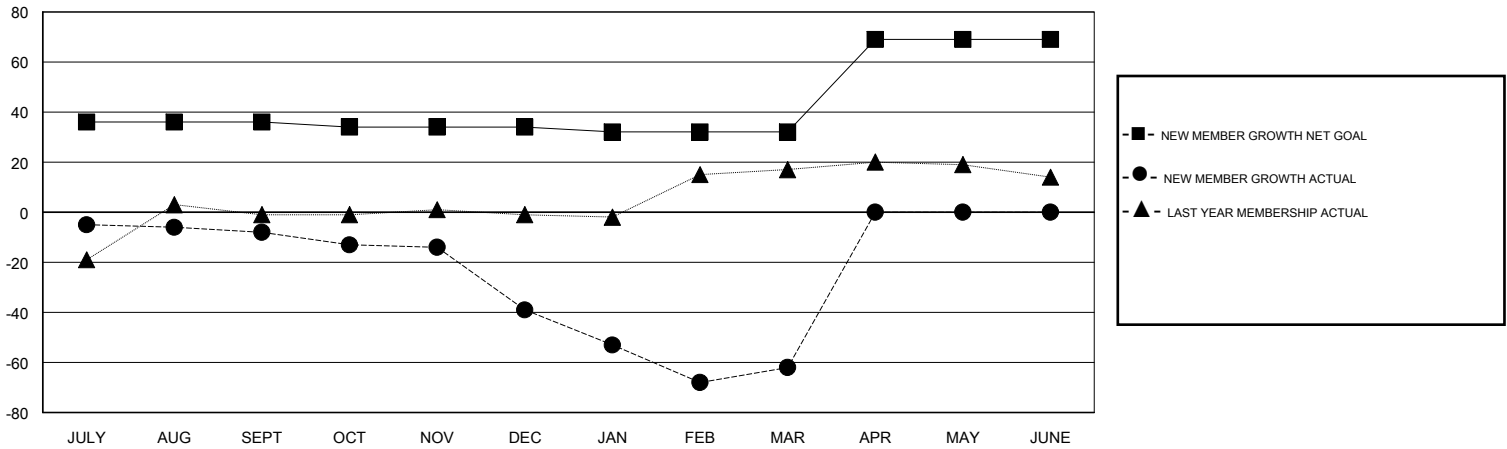

GOALS AND ACTUAL MEMBERS CUMULATIVE

DROPPED CLUBS: 0	14 CLUBS OF 44 ADDED 1 OR MORE NEW MEMBERS	GENDER DISTRIBUTION
DROPPED MEMBERS	CLICK HERE FOR CUMULATIVE MEMBERSHIP DATA	MALE 638 (73.42%)
DECEASED 2		FEMALE 231 (26.58%)
CLUB CANCELLED 0		TOTAL FAMILY UNIT MEMBERS 29
OTHER 100		FAMILY MEMBERS PAYING HALF DUES 15
TOTAL 102